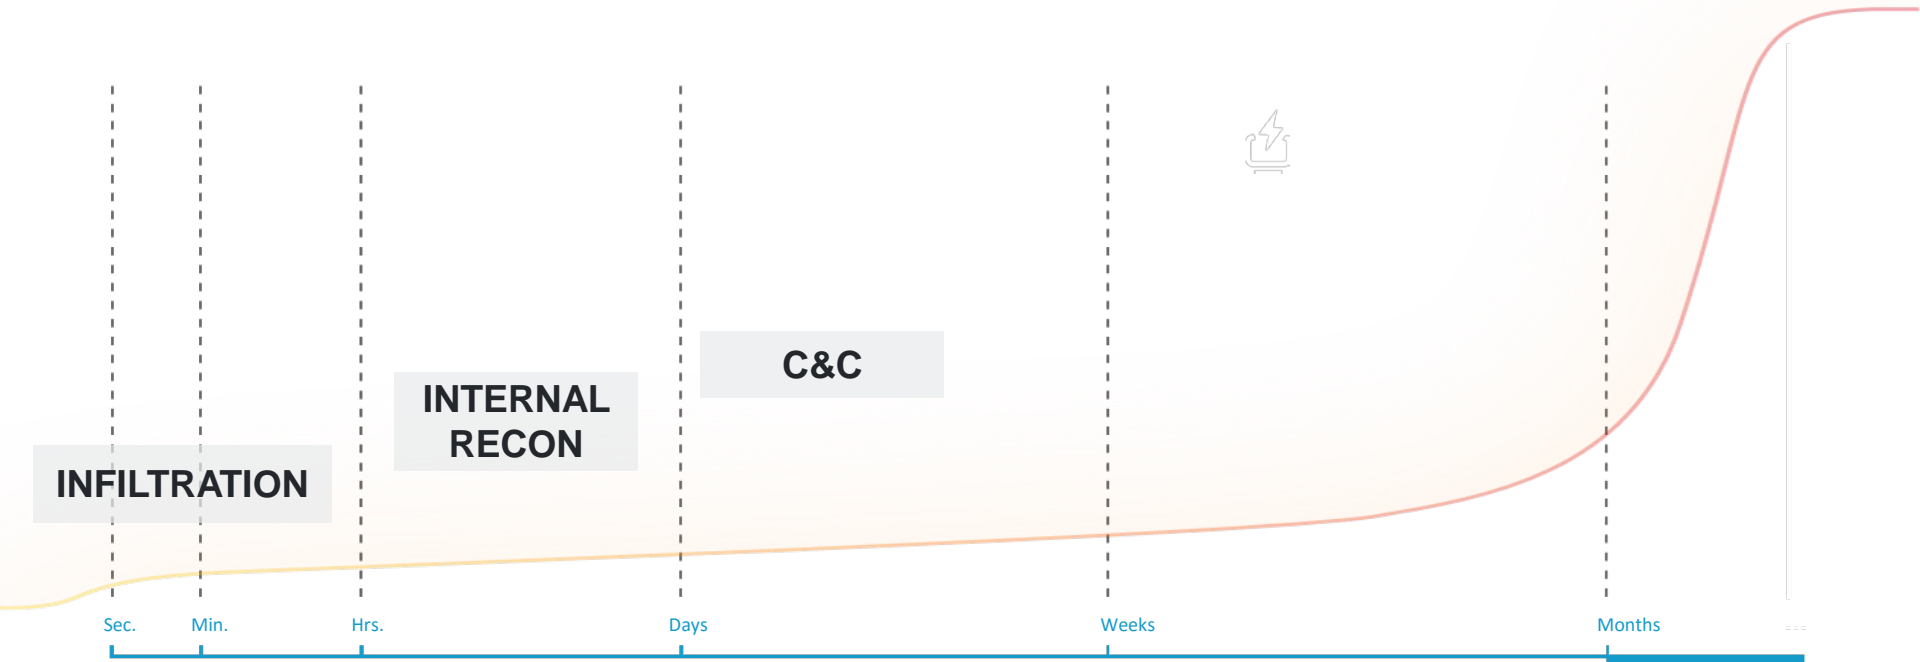

External Recon

Initial Infection

C&C

Internal Recon

Privilege Escalation

Lateral Movement

Damage

The Attack Timeline

The Attack Timeline

The Attack Timeline

The Attack Timeline

The Attack Timeline

The Attack Timeline

INFILTRATION

Sec.

Min.