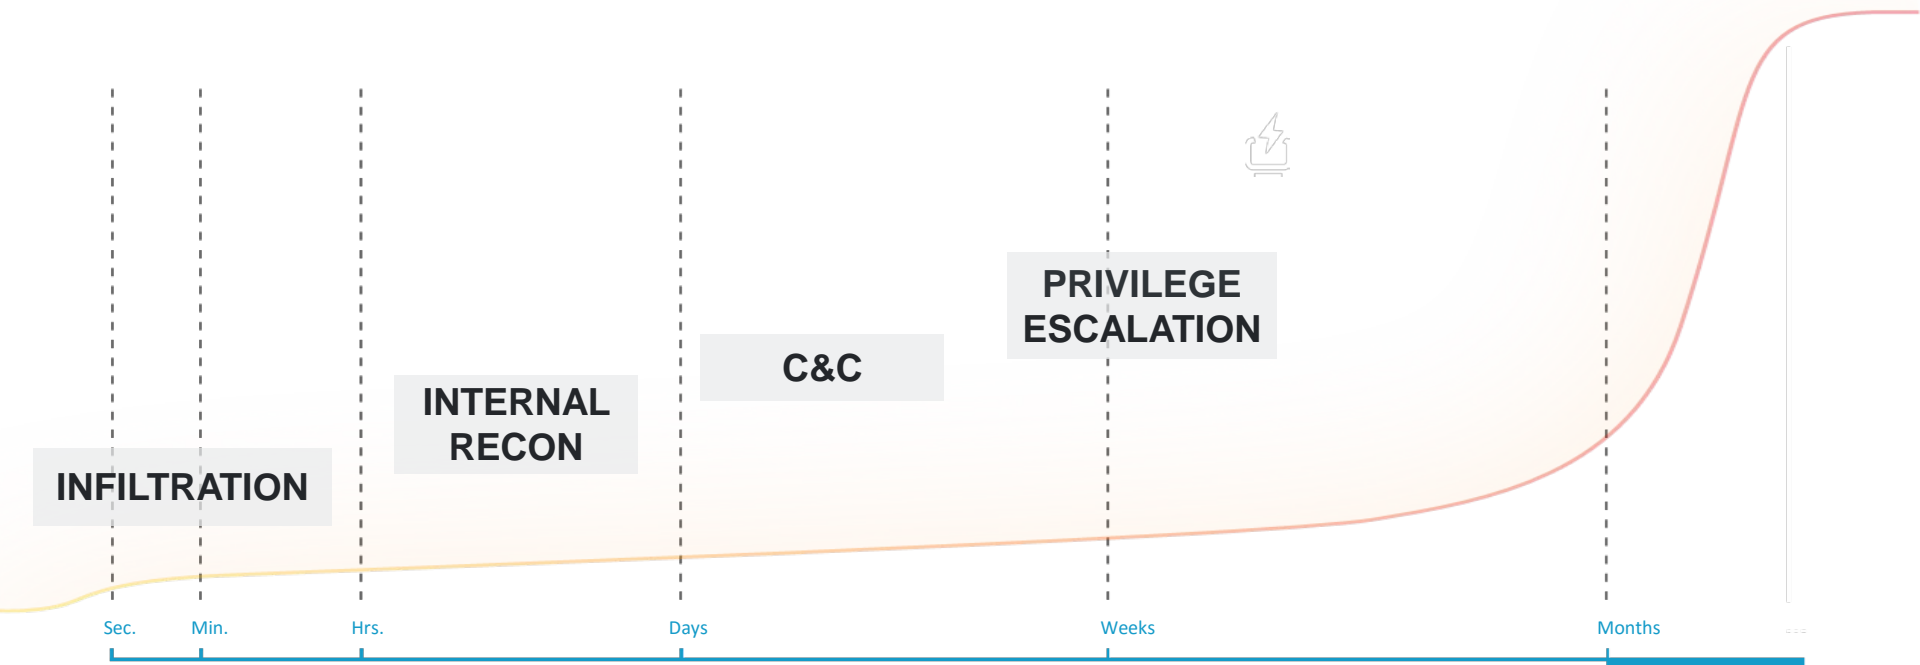

External Recon

Initial Infection

C&C

Internal Recon

Privilege Escalation

Lateral Movement

Damage

The Attack Timeline

The Attack Timeline

The Attack Timeline

The Attack Timeline

The Attack Timeline

The Attack Timeline

INFILTRATION

Sec.

Min.